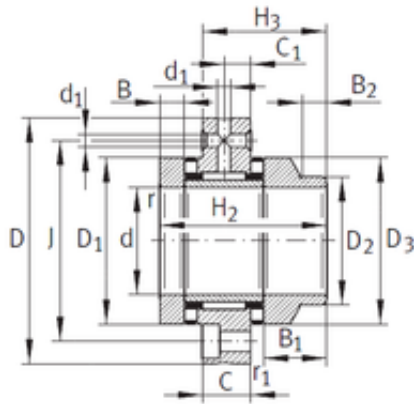

30 mm x 80 mm x 10 mm INA ZARF3080-L-TV complex bearings

Bearing No. ZARF3080-L-TV

ZARF3080-L-TV Bearing 2D drawings and 3D CAD models

Size	30x80x18 mm
Bore Diameter	30 mm
Outer Diameter	80 mm
Width	18 mm
d	30 mm
D	80 mm
C	18 mm
H3	48 mm
d1	3,2 mm
r min.	0,3 mm
r1 min.	0,6 mm
B	10 mm
B1	25 mm
B2	11 mm
C1	10 mm
D1	52 mm
D2	40 mm
D3	50 mm
H2	65 mm
J	63 mm
da min.	38 mm
Da max.	53 mm
Weight	0,9 Kg
Dynamic load rating radial (C)	24,3 kN
Dynamic load rating axial	39 kN

NTN BEARING USA CORP.

(C)	
Static load rating radial (C0)	41,5 kN
Static load rating axial (C0)	101 kN
(Grease) Lubrication Speed	1 800 r/min
Category	Ball Bearings
Inventory	8.0
Manufacturer Name	SCHAEFFLER GROUP
Minimum Buy Quantity	N/A
Weight / Kilogram	1.078
Product Group	B00234