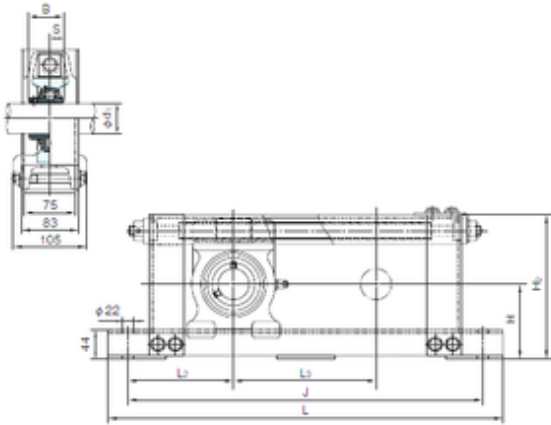

NTN BEARING USA CORP.

NACHI UCTU209+WU900 bearing units

Bearing No. UCTU209+WU900

UCTU209+WU900 Bearing 2D drawings and 3D CAD models

Bore Diameter	45 mm
Width	19.2 mm
d	45 mm
L2	160 mm
L3	900 mm
B	19.2 mm
H	102 mm
H2	200 mm
J	1220 mm
L	1280 mm
S	19 mm
Bolt (G)	M18