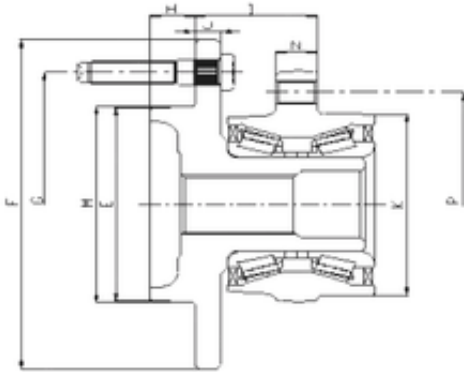

ILJIN IJ223024 angular contact ball bearings

Bearing No. IJ223024

P	140 mm
I	54,4 mm
E	125 mm
F	203,2 mm
G	170 mm
H	67,1 mm
J	12,9 mm
K	113,8 mm
M	129 mm
N	18,3 mm
1	Wheel Bearing

IJ223024 Bearing 2D drawings and 3D CAD models