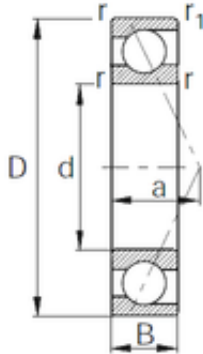

30 mm x 55 mm x 13 mm KBC SM7006CP5 angular contact ball bearings

Bearing No. SM7006CP5

Size	30x55x13 mm
Bore Diameter	30 mm
Outer Diameter	55 mm
Width	13 mm
d	30 mm
D	55 mm
B	13 mm
C	13 mm
a	12.2 mm
r min.	1 mm
r1 min.	0.6 mm
Weight	0.12 Kg
Basic dynamic load rating (C)	24,6 kN
Basic static load rating (C0)	19 kN
(Grease) Lubrication Speed	19000 r/min

SM7006CP5 Bearing 2D drawings and 3D CAD models