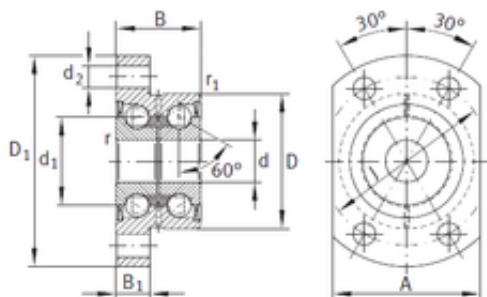

15 mm x 42 mm x 25 mm INA ZKLFA1563-2Z angular contact ball bearings

Bearing No. ZKLFA1563-2Z

Size	15x42x25 mm
Bore Diameter	15 mm
Outer Diameter	42 mm
Width	25 mm
d	15 mm
D	42 mm
B	25 mm
C	25 mm
Screw	M6
Angle (?)	60 °
d1	28 mm
d2	6,8 mm
r min.	0,3 mm
r1 min.	0,6 mm
A	45 mm
B2	10 mm
D1	63 mm
J	53 mm
da min.	20 mm
da max	34 mm
Weight	0,31 Kg
Dynamic load rating axial (C)	17,9 kN
Static load rating axial (C0)	28 kN
Category	Mounted Units & Inserts
Inventory	0.0

ZKLFA1563-2Z Bearing 2D drawings and 3D CAD models

NTN BEARING USA CORP.

Manufacturer Name	SCHAEFFLER GROUP
Minimum Buy Quantity	N/A
Weight / Kilogram	0.371
EAN	4012802424744
Product Group	M06110