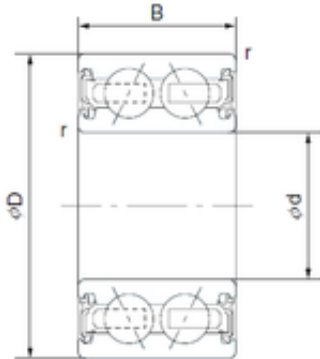

40 mm x 62 mm x 20,625 mm NACHI 6559496
angular contact ball bearings

Bearing No. 6559496

Size	40x62x20.625 mm
Bore Diameter	40 mm
Outer Diameter	62 mm
Width	20,625 mm
d	40 mm
D	62 mm
B	20,625 mm

6559496 Bearing 2D drawings and 3D CAD models