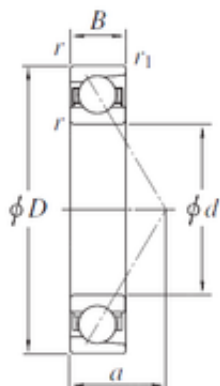

280 mm x 420 mm x 65 mm KOYO 7056B angular contact ball bearings

Bearing No. 7056B

Size	280x420x65 mm
Bore Diameter	280 mm
Outer Diameter	420 mm
Width	65 mm
d	280 mm
D	420 mm
B	65 mm
C	65 mm
Angle (°)	40 °
a	179,3 mm
r min.	4 mm
r1 min.	1,5 mm
da min.	298 mm
Da max.	402 mm
ra max.	3 mm
Weight	31 Kg
Basic dynamic load rating (C)	297 kN
Basic static load rating (C0)	453 kN
(Grease) Lubrication Speed	1100 r/min

7056B Bearing 2D drawings and 3D CAD models