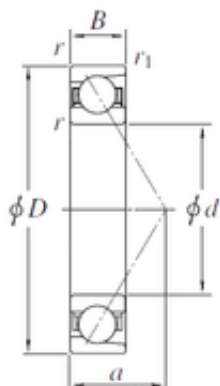

200 mm x 360 mm x 58 mm KOYO 7240 angular contact ball bearings

Bearing No. 7240

Size	200x360x58 mm
Bore Diameter	200 mm
Outer Diameter	360 mm
Width	58 mm
d	200 mm
D	360 mm
B	58 mm
C	58 mm
Angle (°)	30 °
a	109,8 mm
r min.	4 mm
r1 min.	1,5 mm
da min.	218 mm
Da max.	342 mm
ra max.	3 mm
Weight	22,4 Kg
Basic dynamic load rating (C)	324 kN
Basic static load rating (C0)	423 kN
(Grease) Lubrication Speed	1900 r/min

7240 Bearing 2D drawings and 3D CAD models